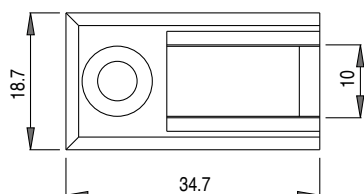

Adattabilità ai sistemi Adaptability to the systems

> ALCAN
Green 45 sormonto, 45/52SP, Keeper 53/60, 61/68

> AL SISTEM
Planet 45 / 50TT / 62TT / 72HT

> ALLCO
Export 40 / 45 / 45TT / 50 / 50TT, K45T, K64T, K70T

> ALUMEC
Synthesis 45 / 57 / 60TT

> ALLU SISTEMI
Twin Systems CX450 / CX600 / CX700

> ETA
Start 410 / 510 / 470TT / 560TT / 640TT

> HYDRO
Break PA52 / PA62 / PA63 / PA70 / PA70S,
Bright PA70S, Stopper PG, Stopper PG Style

> INDIINVEST
Gold 400 / 490 / 500 / 600

> PASSERINI
Maastricht53 / TH60 / TH68 / TH76 / TH16

> PONZIO
Windstop 45 / 45TT / 55TT / 65TT

> PRESAL EXTRUSION
PR50 / PR50TT / PR65TT

> PROFILATI
Eku 40 / 53 / 53TT / 64TT / 72TT